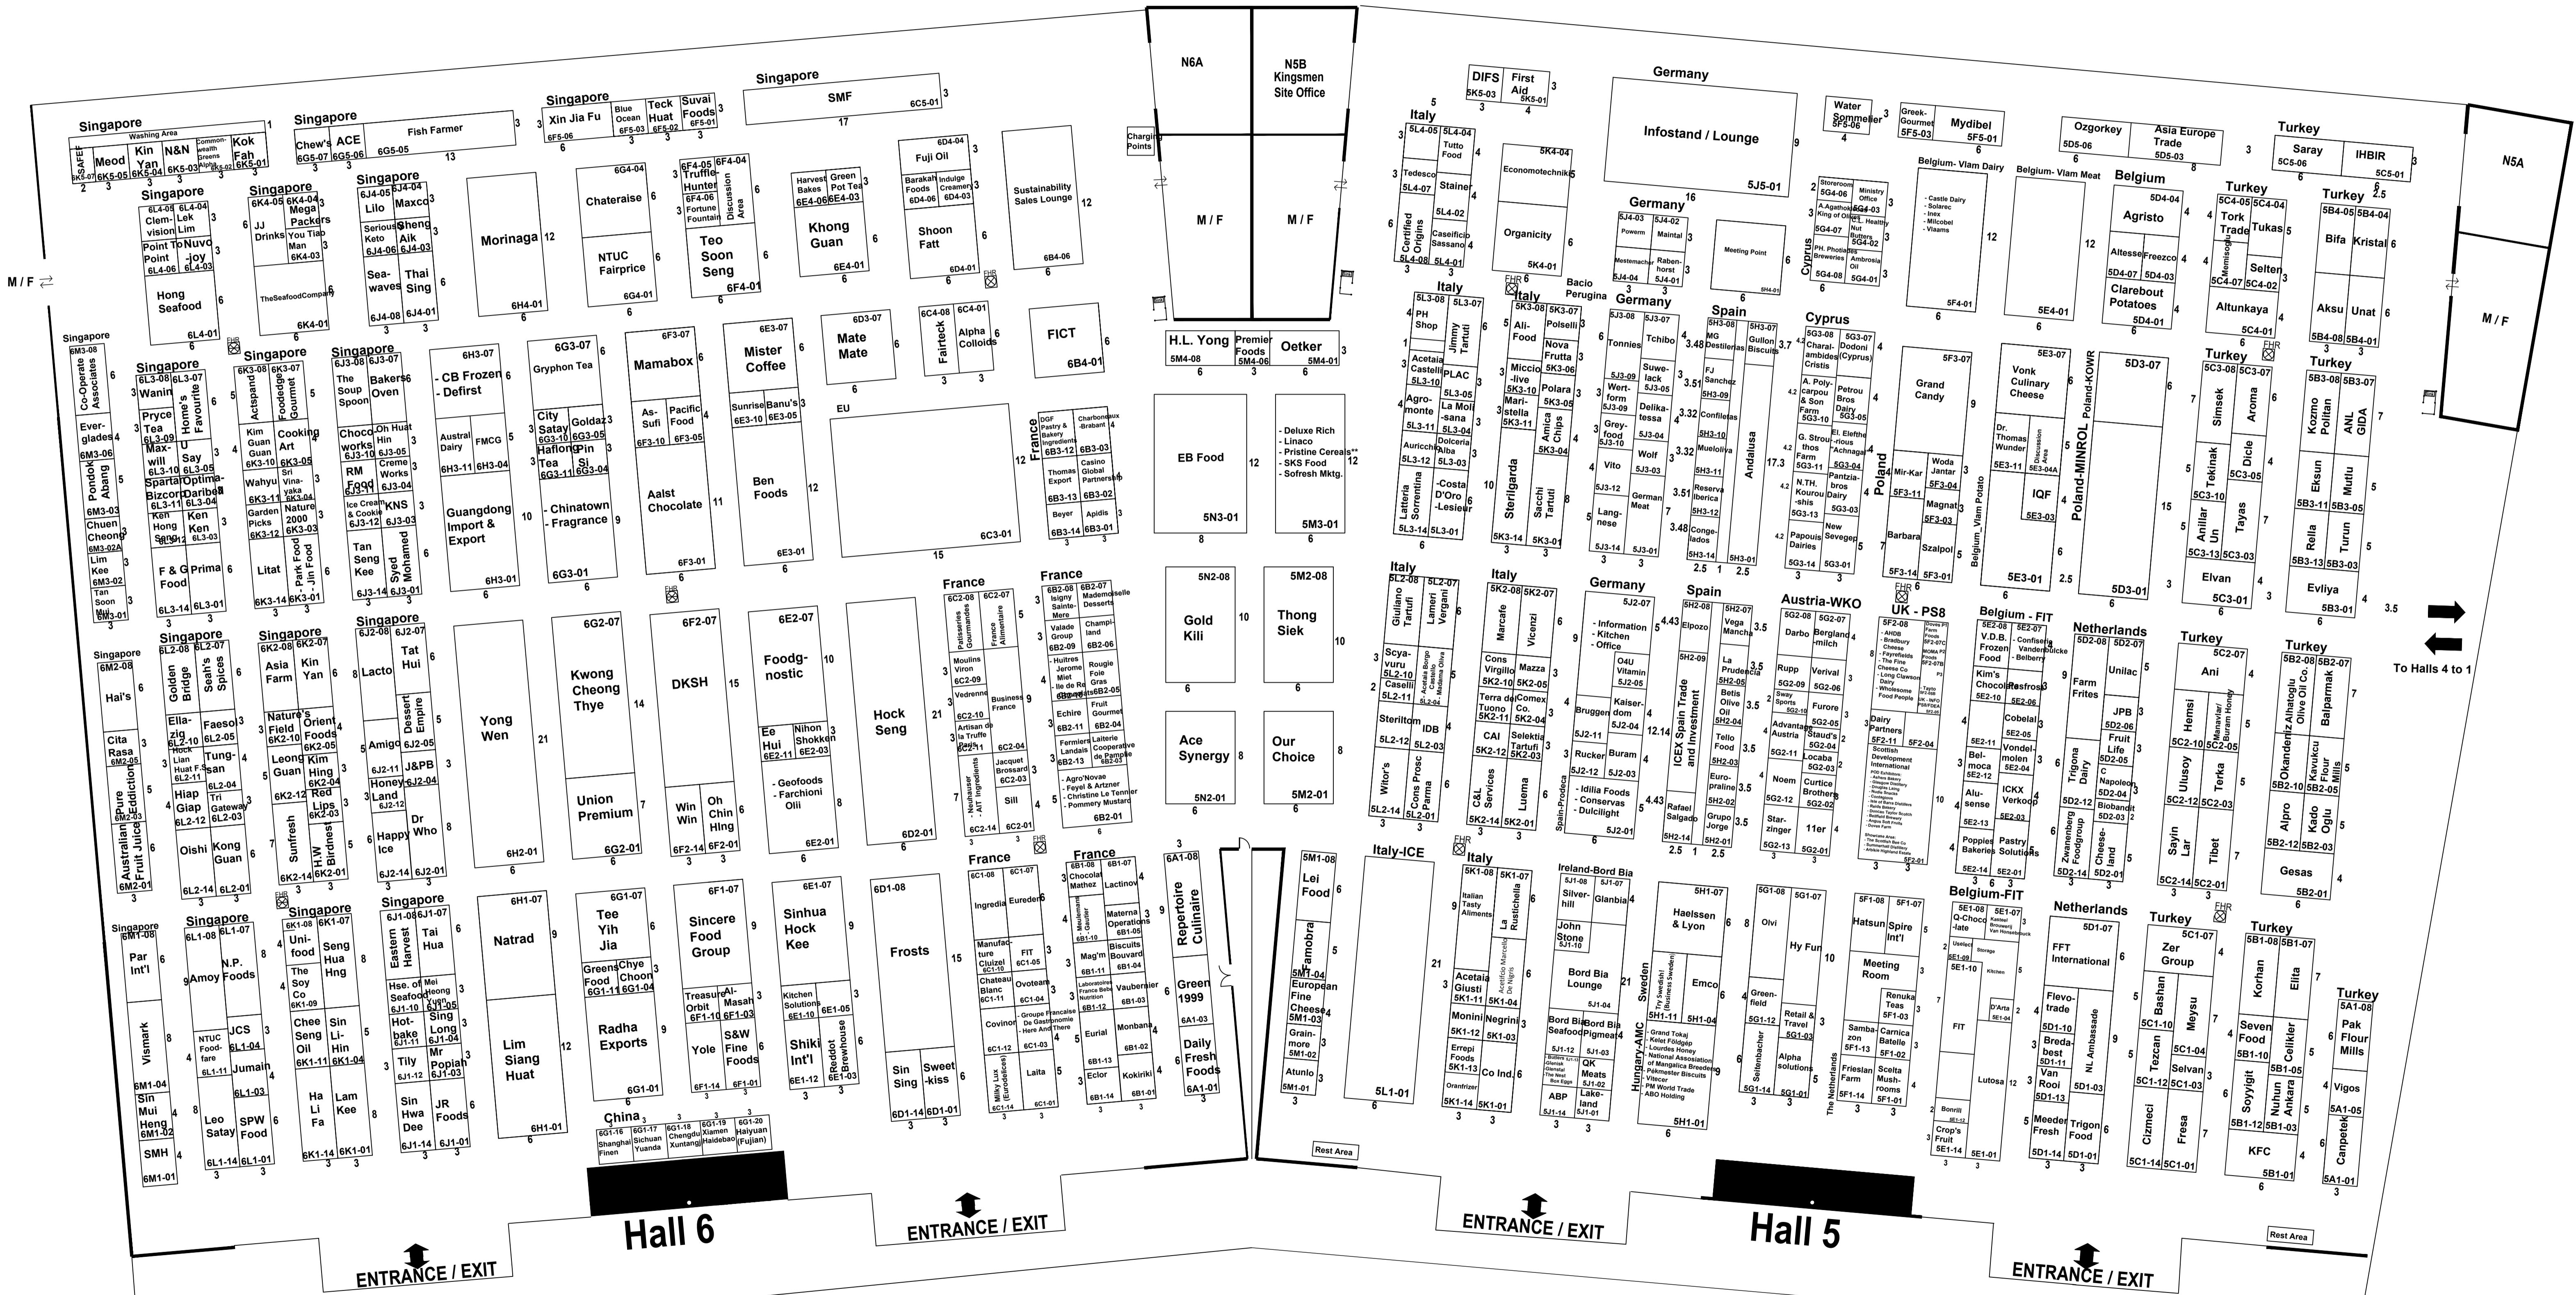

5 - 8 September 2022 . Singapore Expo FHA Food & Beverage

Preliminary

Singapore Expo Halls 5 & 6

Scale 1:600(A3)
Date: 26 August 2022
This Floor Plan is provided to serve as a guide and is accurate at time of print.
Informa Markets reserves the right to amend and/or edit its contents without prior notice.